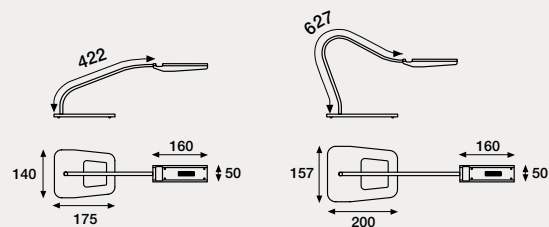

For more information on this product download the technical sheet on www.manade.com

MINILED 3A on DUALIS and SURF Toolbars.

References

- MINILED 2A with base : **MINI LED 2A S**
- MINILED 2A with Surf adaptor : **MINI LED 2A SURF**
- MINILED 3A with base : **MINI LED 3A S**
- MINILED 3A with Surf adaptor : **MINI LED 3A SURF**