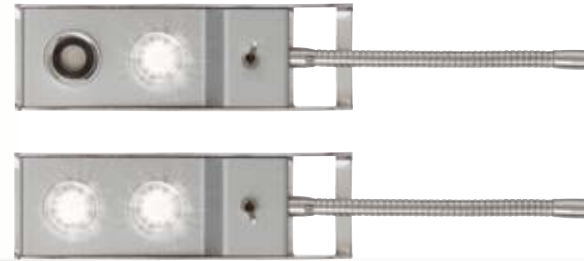

CATALOGUE PAGES

NEW

Mini LED

Design Philippe MICHEL

The MINILED is a modern and already popular lamp. Much acclaimed for its style and compactness.

Aware of our ecological responsibility, economical and with a long life expectancy, MINILED is the result of "Sustainable Design".

Elegant and innovating, the Double Intensity LED sources offer comfort and good lighting power to the user. The flexible arm adaptable on base or on third level toolbars grants a practical and functional use of the lamp.

For more information on this product download the technical sheet on www.manade.com

MINILED 3A on DUALIS and SURF Toolbars.

References

- MINILED 2A with base : **MINI LED 2A S**
- MINILED 2A with Surf adaptor : **MINI LED 2A SURF**
- MINILED 3A with base : **MINI LED 3A S**
- MINILED 3A with Surf adaptor : **MINI LED 3A SURF**

01 White

24 Black

29 Silver

08 Chromed

09 Chromed Anthracite